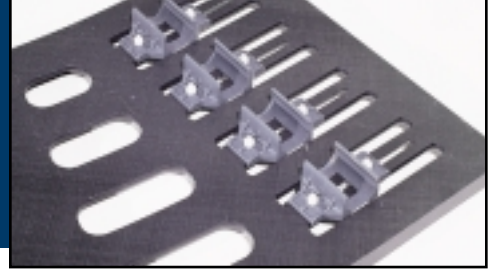

Intralox

PRODUCT HIGHLIGHT
Modular Plastic Conveyor Belts

New EZ Retrofit Radius Components make radius roller retrofits easier than ever.

Intralox's new EZ Retrofit Radius components further simplify the retrofit of problematic roller conveyors.

If you're tired of dealing with the high maintenance, unexpected down time, noise, and other problems associated with roller conveyors, you'll be glad to know that Intralox has simplified the retrofit process for using modular plastic belts. Many of you find the idea of retrofitting roller conveyors to modular plastic belts to be a practical solution to your roller conveyor problems. **Now you can with the EZ Retrofit Radius Snap-on Carryway!** Enables you to quickly and easily perform your roller retrofit.

- Works with Intralox Series 2200 and Series 2400 radius belts to provide a complete "one belt" conveyor system.
- Each uniblend UHMW EZ Retrofit Carryway/ Returnway is custom-built to match your turn angle, inside frame width, inside frame radius, belt series, and belt width.
- Connects to the straight sections on each side of the turn using the EZ Retrofit Snap-on Component.